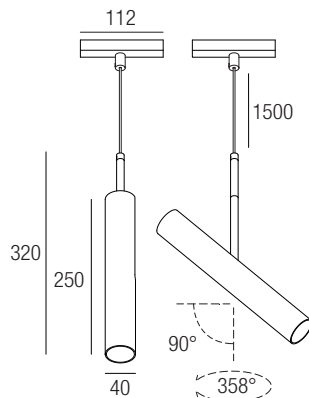

CE IP20 made in Italy

Supply current

24VDC

Power

10W

CRI

85-93

2-Step MacAdam

Dimensions

Photometric diagrams

CCT/CRI/Flux

CCT	CRI85	CRI93
2700K	890lm	840lm
3000K	1000lm	930lm
4000K	1040lm	960lm

Code construction

Note: Made-to-measure cable available on request.

Accessories

LJ01 LJ01B