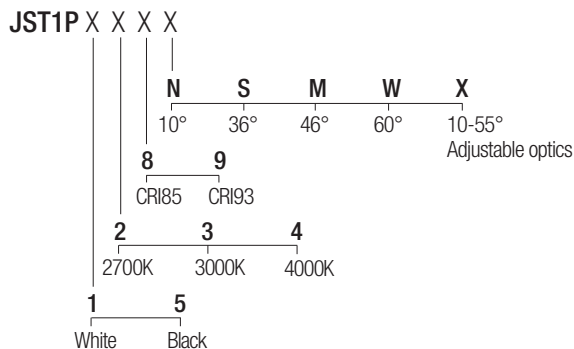

Dimensions

Photometric diagrams

CCT/CRI/Flux

CCT	CRI85	CRI93
2700K	890lm	840lm
3000K	1000lm	930lm
4000K	1040lm	960lm

Code construction

Note: Made-to-measure cable available on request.

Accessories

LJ01 LJ01B

White Black

Low luminance louver

SJ01 SJ01B

White Black

Milky screen

Note: The filter and screen are not compatible with the 10° and adjustable 10-55° lens versions