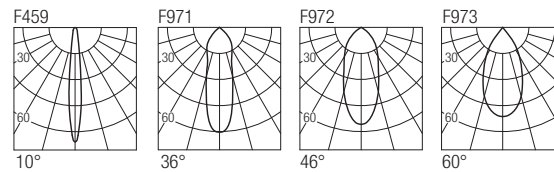

Dimensions

Photometric diagrams

CCT/CRI/Flux

CCT	CRI85	CRI93
2700K	890lm	840lm
3000K	1000lm	930lm
4000K	1040lm	960lm

Code construction

Note: Made-to-measure cable available on request.

Accessories

LJ01 LJ01B