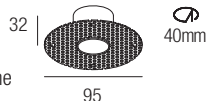

Note: Made-to-measure cable available on request.

Accessories

ZQC001 White
ZQC001B Black
Plasterboard recessing frame