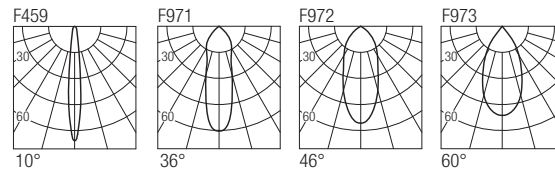

CE IP20 made in Italy

**Supply current**  
500mA (V<sub>r</sub> 18V)

**Power**  
10W

**Series wiring**

**CRI**  
85-93

**2-Step MacAdam**

**Dimensions**

**Photometric diagrams**

**CCT/CRI/Flux**

|       | CRI85  | CRI93 |
|-------|--------|-------|
| 2700K | 890lm  | 840lm |
| 3000K | 1000lm | 930lm |
| 4200K | 1040lm | 960lm |

**Code construction**

Note: Made-to-measure cable available on request.