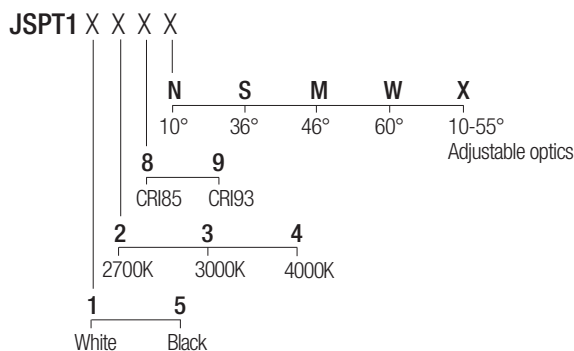

CE IP20 made in Italy

**Supply current**  
500mA (V<sub>r</sub> 18V)

**Power**  
10W

**Series wiring**

**CRI**  
85-93

**2-Step MacAdam**

**Dimensions**

**Photometric diagrams**

**CCT/CRI/Flux**

|       | CRI85  | CRI93 |
|-------|--------|-------|
| 2700K | 890lm  | 840lm |
| 3000K | 1000lm | 930lm |
| 4200K | 1040lm | 960lm |

**Code construction**

Note: Made-to-measure cable available on request.