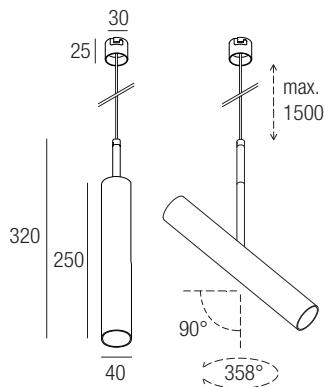

CE IP20 made in Italy

**Supply current**  
500mA (V<sub>r</sub> 18V)

**Power**  
10W

**Series wiring**

**CRI**  
85-93

**2-Step MacAdam**

**Dimensions**

**Photometric diagrams**

**Drivers 500mA**

on/off  
**AL1074** (1) IP20 ⌀ 30 mm  
**AL1077** (1) IP20 ⌀ 40 mm  
**AL1084** (1..2) IP20 S.P. ⌀ 55 mm

dimmable  
**AL4010** (1..2) IP20 PUSH 0/1..10V ⌀ 72 mm  
**ALD450** (1) IP20 DALI 2 PUSH ⌀ 36 mm  
**AL4151** (1..2) IP20 DALI 2 ⌀ 72 mm  
**AL4153** (1..2) IP20 PUSH IGBT-TRIAC ⌀ 56 mm