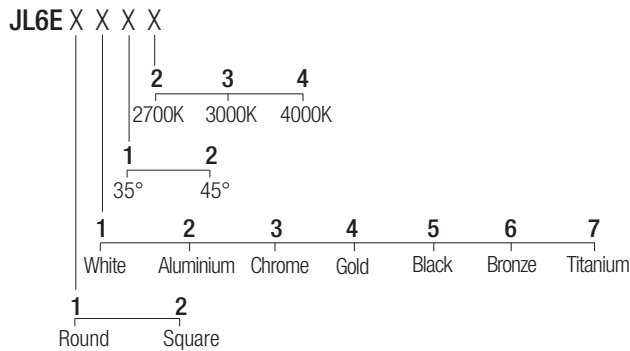

Dimensions

Photometric diagrams

CCT/CRI/Flux

2700K	540 lm
3000K	600 lm
4000K	620 lm

Code construction

Accessories

CS1005

Recessing box