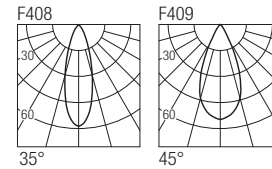

Dimensions

Photometric diagrams

CCT/CRI/Flux

2700K	540 lm
3000K	600 lm
4000K	620 lm

Code construction

Accessories

CS1005

Recessing box