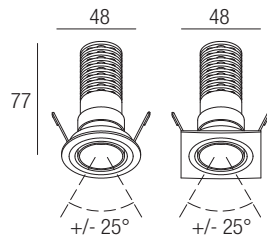

Dimensions

Photometric diagrams

CCT/CRI/Flux

2700K	540 lm
3000K	600 lm
4000K	620 lm

Code construction

Accessories

CS1005

Recessing box