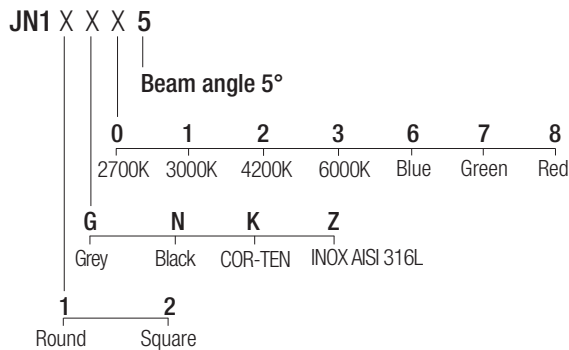

Photometric diagrams

CCT/CRI/Flux

	350mA	500mA
2700K	89lm	128lm
3000K	93lm	133lm
4200K	103lm	154lm
6000K	114lm	165lm

Code construction