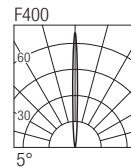

Supply current
350-500mA (V, 2.9V)

Power
1-2W

Series wiring

CRI
85

2-Step MacAdam

Dimensions

Photometric diagrams

CCT/CRI/Flux