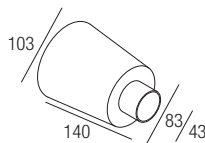

Supply current
350-500mA (V, 2.9V)

Power
1-2W

Series wiring

CRI
85

2-Step MacAdam

Dimensions

Photometric diagrams

CCT/CRI/Flux

	350mA	500mA
2700K	89lm	128lm
3000K	93lm	133lm
4200K	103lm	154lm
6000K	114lm	165lm

Code construction

Note: Made-to-measure cable available on request.

Accessories

CSBU01
Recessing box

Drivers 350mA

on/off
AL1034 (1..11) IP20 ⌀ 30 mm
AL1035 (1..11) IP20 ⌀ 40 mm
AL1037 (1..16) IP20 S.P. ⌀ 55 mm
AL9011 (1..12) IP67 ⌀ 44 mm

dimmmable
AL4000 (1..12) IP20 PUSH 0/1..10V ⌀ 72 mm
ALD435 (1..11) IP20 DALI 2 PUSH ⌀ 36 mm
AL4051 (2..14) IP20 DALI 2 ⌀ 72 mm
AL4053 (1..14) IP20 PUSH IGBT-TRIAC ⌀ 56 mm
AL6035 (2..8) IP67 DALI 2 ⌀ 44 mm
AL8035 (4..16) IP67 DALI 2 ⌀ 48 mm