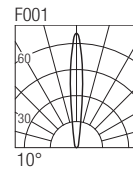

Supply current
250mA (V, 36V)

Power
10W

CRI
85-93

2-Step MacAdam

Dimensions

Photometric diagrams

CCT/CRI/Flux

	CRI85	CRI93
2700K	890lm	840lm
3000K	1000lm	930lm
4000K	1040lm	960lm