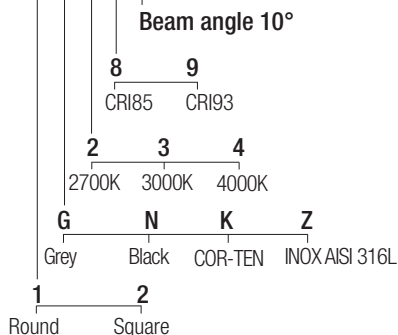

Photometric diagrams

CCT/CRI/Flux

	CRI85	CRI93
2700K	890lm	840lm
3000K	1000lm	930lm
4000K	1040lm	960lm

Code construction

JN2 X X X X 1