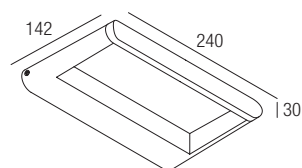

Supply current

230VAC

Power

6W

CRI

85

2-Step MacAdam

Dimensions