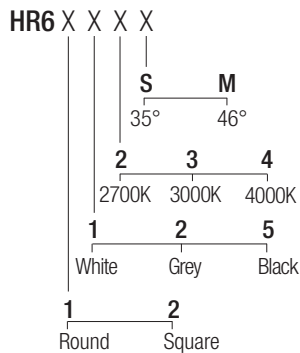

CCT/CRI/Flux

2700K	540 lm
3000K	600 lm
4000K	620 lm

Code construction