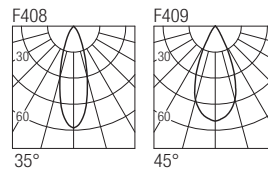

Supply current
500mA (V, 9V)

Power
6W

Series wiring

CRI
98

2-Step MacAdam

Dimensions

Photometric diagrams

CCT/CRI/Flux