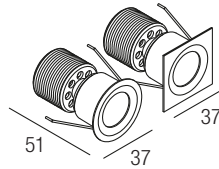

Supply current
500mA (V, 9V)

Power
6W

Series wiring

CRI
98

2-Step MacAdam

Dimensions

Photometric diagrams

CCT/CRI/Flux

on/off
AL1074 (1..2) IP20 30 mm
AL1077 (1..2) IP20 40 mm
AL1084 (1..3) IP20 S.P. 55 mm

dimmmable
AL4010 (1..4) IP20 PUSH 0/1..10V 72 mm
ALD450 (1..2) IP20 DALI 2 PUSH 36 mm
AL4151 (1..4) IP20 DALI 2 72 mm
AL4153 (1..4) IP20 PUSH IGBT-TRIAC 56 mm