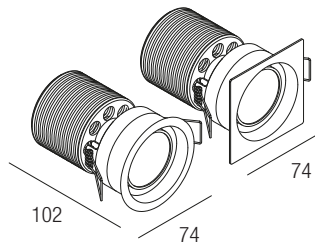

Supply current
500mA (V_i 36V)

Power
20W

CRI
85-93

2-Step MacAdam

Dimensions

Photometric diagrams

CCT/CRI/Flux

	CRI85	CRI93
2700K	1830lm	1700lm
3000K	2000lm	1830lm
4000K	2100lm	1950lm