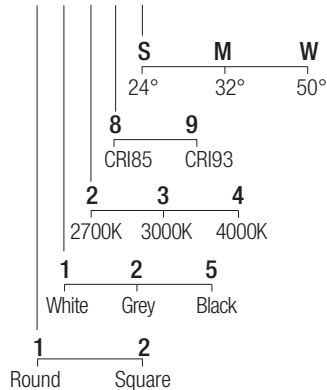

Supply current
500mA (V_i 36V)

Power
20W

CRI
85-93

2-Step MacAdam

Dimensions

Photometric diagrams

CCT/CRI/Flux

	CRI85	CRI93
2700K	1830lm	1700lm
3000K	2000lm	1830lm
4000K	2100lm	1950lm

Code construction

H2 X X X X

Accessories

LOH2 LOH2B LOH2G
White Black Grey
Low luminance louver

SH201
Milky screen

Note: The screen must be ordered together with the lighting fixture.

Drivers 500mA

on/off
AL1084 (1) IP20 S.P. ⌀ 55 mm
dimmable
AL4010 (1) IP20 PUSH 0/1..10V ⌀ 72 mm
ALB451 (1) IP20 DALI 2 PUSH ⌀ 46 mm
AL4151 (1) IP20 DALI 2 ⌀ 72 mm
AL4153 (1) IP20 PUSH IGBT-TRIAC ⌀ 56 mm