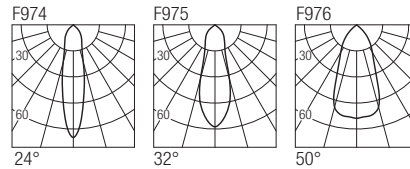

Supply current
500mA (V_i 36V)

Power
20W

CRI
85-93

2-Step MacAdam

Dimensions

Photometric diagrams

CCT/CRI/Flux

	CRI85	CRI93
2700K	1830lm	1700lm
3000K	2000lm	1830lm
4000K	2100lm	1950lm

Code construction

H2 X X X X

Accessories

LOH2 LOH2B LOH2G
White Black Grey
Low luminance louver

SH201
Milky screen

Note: The screen must be ordered together with the lighting fixture.

Drivers 500mA

on/off
AL1084 (1) IP20 S.P. ⌀ 55 mm
dimmable
AL4010 (1) IP20 PUSH 0/1..10V ⌀ 72 mm
ALB451 (1) IP20 DALI 2 PUSH ⌀ 46 mm
AL4151 (1) IP20 DALI 2 ⌀ 72 mm
AL4153 (1) IP20 PUSH IGBT-TRIAC ⌀ 56 mm