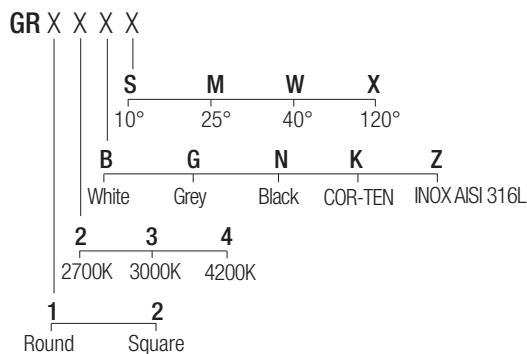

Dimensions

Photometric diagrams

CCT/CRI/Flux

2700K	128lm
3000K	133lm
4200K	154lm

Code construction

Accessories

CSXT01
Recessing box

LGR01

Low luminance louver

Note: The filter must be ordered together with the lighting fixture.

Drivers 24VDC

on/off

AL2124 (1..5) IP20 ⌀ 28 mm

AL2012 (1..12) IP20 ⌀ 60 mm

AL2031 (1..35) IP20 ⌀ 70 mm

AL9222 (1..18) IP67 ⌀ 44 mm