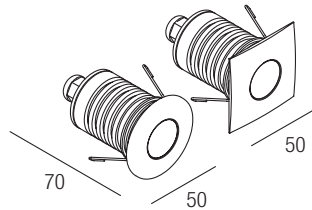

2-Step MacAdam

Dimensions