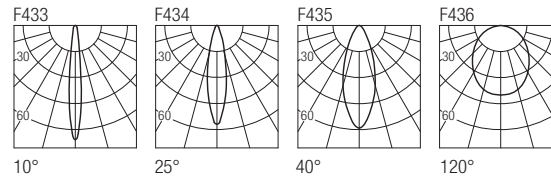

Dimensions

Photometric diagrams

CCT/CRI/Flux

2700K	128lm
3000K	133lm
4200K	154lm

Code construction

Accessories

CSXT01
Recessing box

LGR01