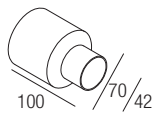

Dimensions

Photometric diagrams

CCT/CRI/Flux

2700K	128lm
3000K	133lm
4200K	154lm

Code construction

Accessories

CSXT01
Recessing box

LGR01

Low luminance louver

Note: The filter must be ordered together with the lighting fixture.

Drivers 24VDC

on/off

AL2124 (1..5) IP20 ⌀ 28 mm

AL2012 (1..12) IP20 ⌀ 60 mm

AL2031 (1..35) IP20 ⌀ 70 mm

AL9222 (1..18) IP67 ⌀ 44 mm