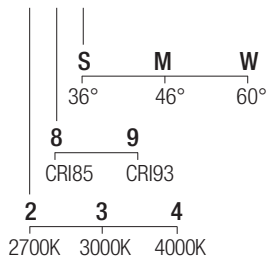

Code construction

GS7 X X X

Note: Made-to-measure cable available on request.

Accessories

CSGS07

Recessing box with trim

Note: Recessing box needed for installation.

LGS701

Low luminance louver

Note: The filter must be ordered together with the lighting fixture.

Drivers 24VDC

on/off

AL2124 (1) IP20 ⌀28 mm

AL2012 (1..3) IP20 ⌀60 mm

AL2031 (1..10) IP20 ⌀70 mm

AL2040 (1..21) IP20 ⌀80 mm

AL9222 (1..5) IP67 ⌀44 mm

AL9231 (1..10) IP67 ⌀85 mm

AL9240 (1..21) IP67 ⌀85 mm

dimming

AL5012 (1..3) IP20 DALI 2 PUSH 0/1..10V ⌀45 mm

AL5241 (1..14) IP20 DALI 2 PUSH ⌀70 mm

AL8012 (1..3) IP67 DALI 2 ⌀48 mm

dimming module

AL7035 IP20 DALI 2 PUSH 0/1..10V ⌀44 mm

Note: Dimming module AL7035 to be used in combination with a 24VDC power supply.