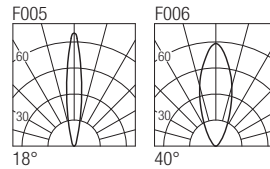

Dimensions

Photometric diagrams

CCT/CRI/Flux

	350mA	500mA
2700K	267lm	384lm
3000K	279lm	400lm
4200K	309lm	462lm
6000K	342lm	495lm

Code construction

GS6 X X

Note: Made-to-measure cable available on request.

Accessories