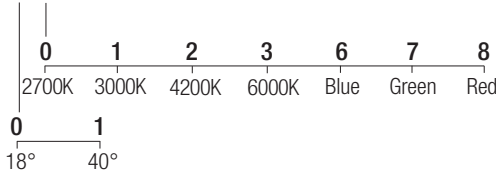

Dimensions

Photometric diagrams

CCT/CRI/Flux

	350mA	500mA
2700K	267lm	384lm
3000K	279lm	400lm
4200K	309lm	462lm
6000K	342lm	495lm

Code construction

GS6 X X

Note: Made-to-measure cable available on request.

Accessories