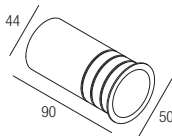

Accessories

CSGS01

Recessing box with trim

Note: Recessing box needed for installation.