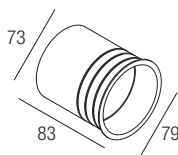

Accessories

CSGS05

Recessing box with trim

Note: Recessing box needed for installation.