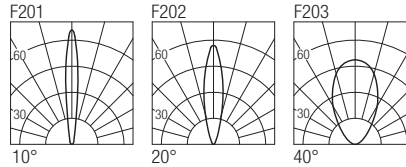

Dimensions

Photometric diagrams

CCT/CRI/Flux

2700K	384 lm
3000K	400 lm
4200K	462 lm
6000K	495 lm

Code construction

GS5 X X

Note: Made-to-measure cable available on request.

Accessories