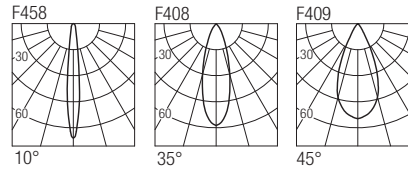

2-Step MacAdam

Dimensions

Photometric diagrams

CCT/CRI/Flux

2700K	540 lm
3000K	600 lm
4200K	620 lm

Code construction

Note: Made-to-measure cable available on request.

Accessories