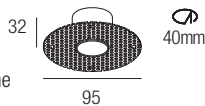

Accessories

ZQC001 ZQC001B

White Black

Plasterboard recessing frame