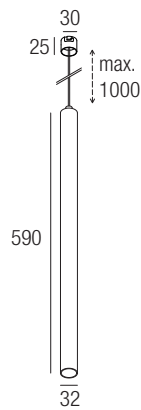

2-Step MacAdam

Dimensions

Photometric diagrams

CCT/CRI/Flux

2700K	540 lm
3000K	600 lm
4200K	620 lm

Code construction

Note: Made-to-measure cable available on request.

Accessories