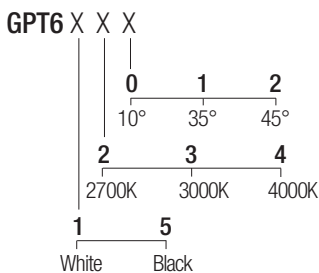

2-Step MacAdam

Dimensions

Photometric diagrams

CCT/CRI/Flux

2700K	540 lm
3000K	600 lm
4200K	620 lm

Code construction

Note: Made-to-measure cable available on request.

Accessories