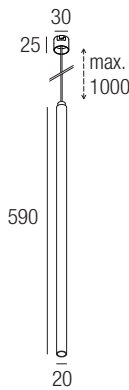

Supply current

500mA (V, 2,9V)

Power

2W

Series wiring

CRI

85

2-Step MacAdam

Dimensions

Photometric diagrams

CCT/CRI/Flux

2700K	128 lm
3000K	133 lm
4200K	154 lm

Code construction

Note: Made-to-measure cable available on request.

Accessories

ZQC001 ZQC001B
White Black