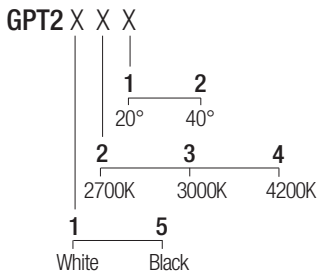

Dimensions

Photometric diagrams

CCT/CRI/Flux

2700K	128 lm
3000K	133 lm
4200K	154 lm

Code construction

Note: Made-to-measure cable available on request.

Accessories

ZQC001 ZQC001B
White Black