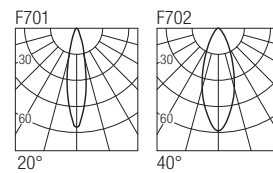

Dimensions

Photometric diagrams

CCT/CRI/Flux

2700K	128 lm
3000K	133 lm
4200K	154 lm

Code construction

Note: Made-to-measure cable available on request.

Accessories

ZQC001 ZQC001B
White Black