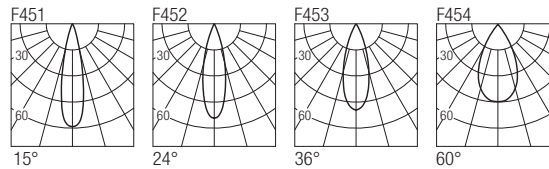

Dimensions

Photometric diagrams

CCT/CRI/Flux

CCT	CRI85	CRI93
2700K	630lm	590lm
3000K	700lm	650lm
4000K	730lm	670lm

Code construction

FN24 X X X X X

Accessories

CSFX01