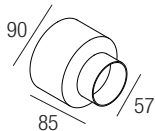

Accessories

CSFX01

Recessing box

LFN2401

Low luminance louver

SFN2401

Milky screen

Note: The filter and the screen must be ordered together with the lighting fixture.

Drivers 24VDC

on/off

AL2124 (1) IP20 ⌀ 28 mm

AL2012 (1..3) IP20 ⌀ 60 mm

AL2031 (1..10) IP20 ⌀ 70 mm

AL2040 (1..21) IP20 ⌀ 80 mm

dimmable

AL5012 (1..3) IP20 DALI 2 PUSH 0/1..10V ⌀ 45 mm

AL5241 (1..14) IP20 DALI 2 PUSH ⌀ 70 mm

dimming module

AL7035 IP20 DALI 2 PUSH 0/1..10V ⌀ 44 mm

Note: Dimming module AL7035 to be used in combination with a 24VDC power supply.