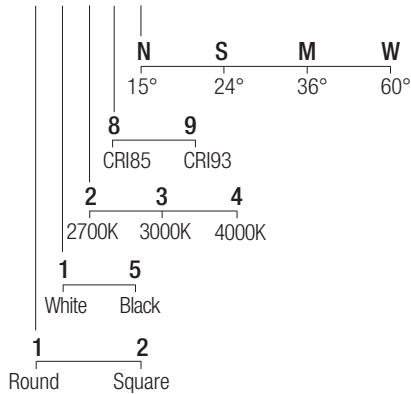

Dimensions

Photometric diagrams

CCT/CRI/Flux

CCT	CRI85	CRI93
2700K	630lm	590lm
3000K	700lm	650lm
4000K	730lm	670lm

Code construction

FN24 X X X X X

Accessories

CSFX01