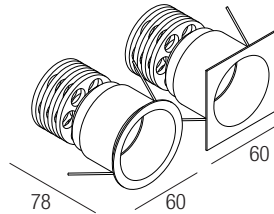

Dimensions

Photometric diagrams

CCT/CRI/Flux

CCT	CRI85	CRI93
2700K	630lm	590lm
3000K	700lm	650lm
4000K	730lm	670lm

Code construction

FN24 X X X X X

Accessories

CSFX01