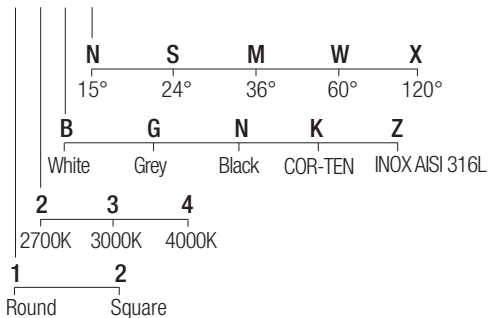

Photometric diagrams

CCT/CRI/Flux

2700K	540 lm
3000K	600 lm
4000K	620 lm

2-Step MacAdam

Code construction

FLY6 X X X X

Accessories

CSDS10