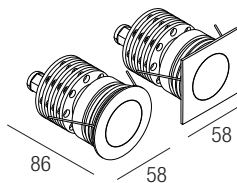

Supply current

500mA (V_i 9V)

Power

6W

Series wiring

CRI

98

Dimensions

AL1084 (1..3) IP20 S.P. 55 mm

AL9051 (1..3) IP67 44 mm

dimmmable

AL4010 (1..4) IP20 PUSH 0/1..10V 72 mm

ALD450 (1..2) IP20 DALI 2 PUSH 36 mm

AL4151 (1..4) IP20 DALI 2 72 mm

AL4153 (1..4) IP20 PUSH IGBT-TRIAC 56 mm