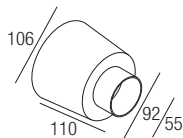

Accessories

CSDS10

Recessing box

LFly601

Low luminance louver

Note: The filter must be ordered together with the lighting fixture.

Drivers 500mA

on/off

AL1074 (1..2) IP20 30 mm

AL1077 (1..2) IP20 40 mm

AL1084 (1..3) IP20 S.P. 55 mm

AL9051 (1..3) IP67 44 mm

dimmmable

AL4010 (1..4) IP20 PUSH 0/1..10V 72 mm

ALD450 (1..2) IP20 DALI 2 PUSH 36 mm

AL4151 (1..4) IP20 DALI 2 72 mm

AL4153 (1..4) IP20 PUSH IGBT-TRIAC 56 mm

AL6050 (1..2) IP67 DALI 2 44 mm

AL8050 (2..4) IP67 DALI 2 48 mm