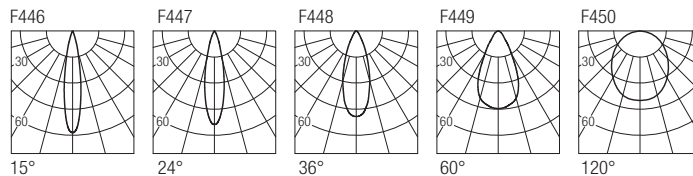

Photometric diagrams

CCT/CRI/Flux

2700K	540 lm
3000K	600 lm
4000K	620 lm

2-Step MacAdam

Code construction

FLY6 X X X X

Accessories

CSDS10