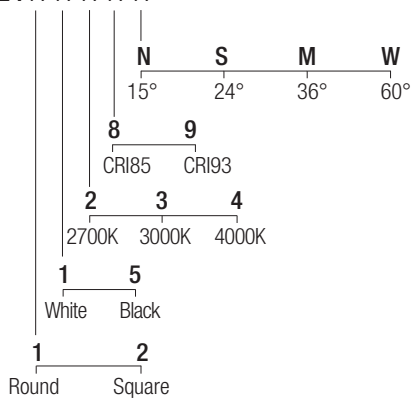

Code construction

FX24 X X X X X

Accessories

CSFX01

Recessing box

LFX2401

Low luminance louver

SFX2401

Milky screen

Note: The filter and the screen must be ordered together with the lighting fixture.

Drivers 24VDC

on/off

AL2124 (1) IP20 $\varnothing$ 28 mm

AL2012 (1..3) IP20 $\varnothing$ 60 mm

AL2031 (1..10) IP20 $\varnothing$ 70 mm

AL2040 (1..21) IP20 $\varnothing$ 80 mm

dimmmable

AL5012 (1..3) IP20 DALI 2 PUSH 0/1..10V $\varnothing$ 45 mm

AL5241 (1..14) IP20 DALI 2 PUSH $\varnothing$ 70 mm

dimming module

AL7035 IP20 DALI 2 PUSH 0/1..10V $\varnothing$ 44 mm

Note: Dimming module AL7035 to be used in combination with a 24VDC power supply.