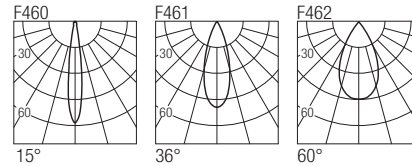

Supply current

500mA (V, 36V)

Power

20W

CRI

95

2-Step MacAdam

Dimensions

Photometric diagrams

CCT/CRI/Flux

2700K	1830lm
3000K	2000lm
4000K	2100lm

Code construction

FX2 X X X

Accessories

LFX201

Low luminance louver