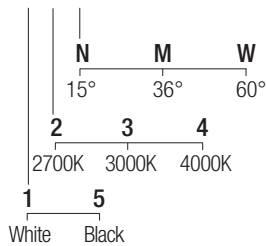

Photometric diagrams

CCT/CRI/Flux

2700K	1830lm
3000K	2000lm
4000K	2100lm

Code construction

FX2 X X X

Accessories

LFX201

Low luminance louver