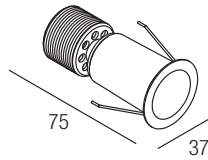

Dimensions

Photometric diagrams

CCT/CRI/Flux

2700K	540 lm
3000K	600 lm
4000K	620 lm

Code construction

Accessories

LCE601

Low luminance louver