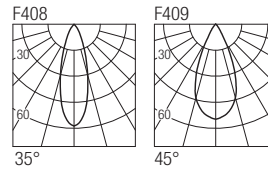

Dimensions

Photometric diagrams

CCT/CRI/Flux

2700K	540 lm
3000K	600 lm
4000K	620 lm

Code construction

Accessories

LCE601

Low luminance louver