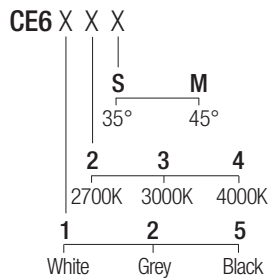

Dimensions

Photometric diagrams

CCT/CRI/Flux

2700K	540 lm
3000K	600 lm
4000K	620 lm

Code construction

Accessories

LCE601

Low luminance louver