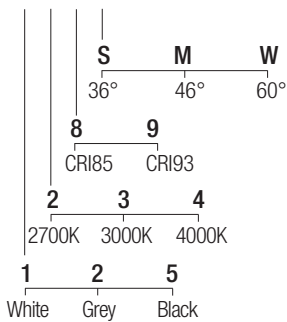

Supply current

250mA (V_f 36V)

Power

10W

CRI

85-93

2-Step MacAdam

Dimensions

Photometric diagrams

CCT/CRI/Flux

	CRI85	CRI93
2700K	890lm	840lm
3000K	1000lm	930lm
4000K	1040lm	960lm

Code construction

C1 X X X X

Accessories

LOH1 LOH1B LOH1G

White Black Grey