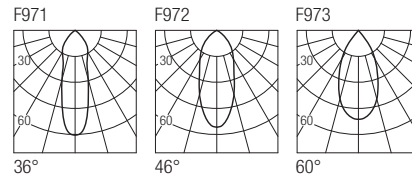

Supply current

250mA (V_f 36V)

Power

10W

CRI

85-93

2-Step MacAdam

Dimensions

Photometric diagrams

CCT/CRI/Flux

	CRI85	CRI93
2700K	890lm	840lm
3000K	1000lm	930lm
4000K	1040lm	960lm

Code construction

C1 X X X X

Accessories

LOH1 LOH1B LOH1G

White Black Grey