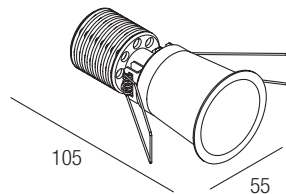

Supply current

250mA (V_f 36V)

Power

10W

CRI

85-93

2-Step MacAdam

Dimensions