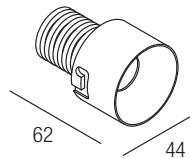

Supply current

24 VDC

Power

2 W

Parallel wiring

CRI

85

2-Step MacAdam

Dimensions

Photometric diagrams

CCT/CRI/Flux

2700K	128lm
3000K	133lm
4200K	154lm

Code construction

Accessories

ZQH001 ZQH001B

White Black