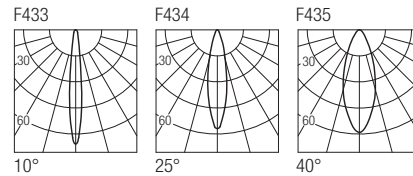

Dimensions

Photometric diagrams

CCT/CRI/Flux

2700K	128lm
3000K	133lm
4200K	154lm

Code construction

Accessories

ZQH001 ZQH001B

White Black