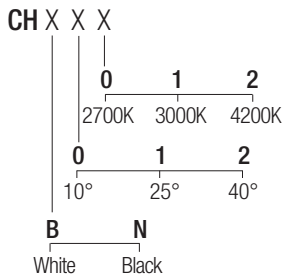

Dimensions

Photometric diagrams

CCT/CRI/Flux

2700K	128lm
3000K	133lm
4200K	154lm

Code construction

Accessories

ZQH001 ZQH001B

White Black