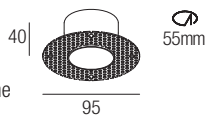

Accessories

ZQH001 ZQH001B

White Black

Plasterboard recessing frame