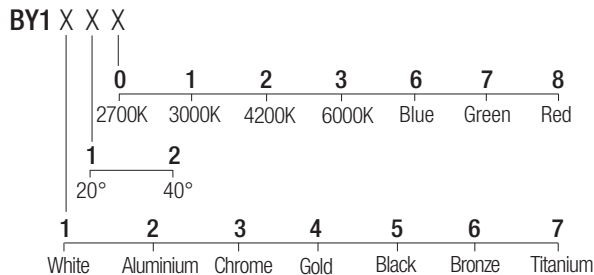

Accessories

CSYY01
Recessing box

Drivers 250mA

on/off
AL1025 (1..12) IP20 40 mm

dimnable
AL4030 (1..16) IP20 0/1..10V 55 mm

ALD425 (1..13) IP20 DALI 2 PUSH 36 mm

AL4031 (6..12) IP20 DALI 2 55 mm

AL4032 (9..15) IP20 IGBT-TRIAC 55 mm