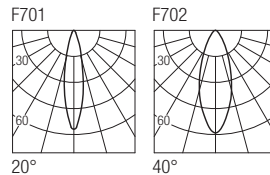

Supply current
250mA (V_i 2,9V)

Power
0,75W

Series wiring

CRI
85

2-Step MacAdam

Dimensions

Photometric diagrams

CCT/CRI/Flux