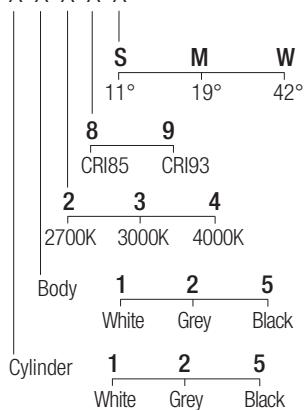

Dimensions

Photometric diagrams

CCT/CRI/Flux

CCT	CRI85	CRI93
2700K	3660lm	3400lm
3000K	4000lm	3660lm
4000K	4200lm	3900lm

Code construction

BB4 X X X X

Note: Dimmable version available on request.

Accessories