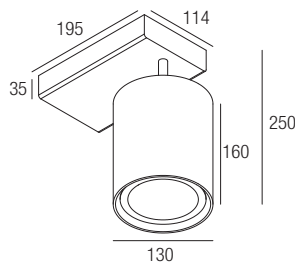

Dimensions

Photometric diagrams

CCT/CRI/Flux

CCT	CRI85	CRI93
2700K	3660lm	3400lm
3000K	4000lm	3660lm
4000K	4200lm	3900lm

Code construction

BB4 X X X X

Note: Dimmable version available on request.

Accessories