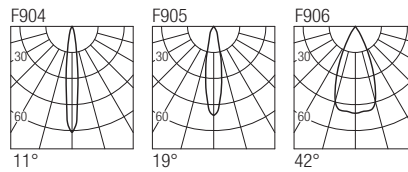

Dimensions

Photometric diagrams

CCT/CRI/Flux

CCT	CRI85	CRI93
2700K	3660lm	3400lm
3000K	4000lm	3660lm
4000K	4200lm	3900lm

Code construction

BB4 X X X X

Note: Dimmable version available on request.

Accessories