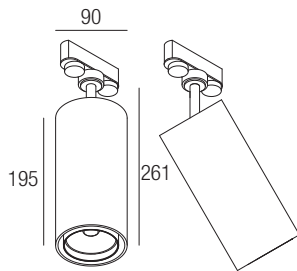

CE IP20 made in Italy

Supply current
230VAC

Power
20W

CRI
85-93

2-Step MacAdam

Dimensions

Photometric diagrams

CCT/CRI/Flux