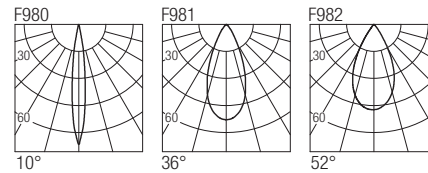

CE IP20 made in Italy

Supply current
230VAC

Power
20W

CRI
85-93

2-Step MacAdam

Dimensions

Photometric diagrams

CCT/CRI/Flux