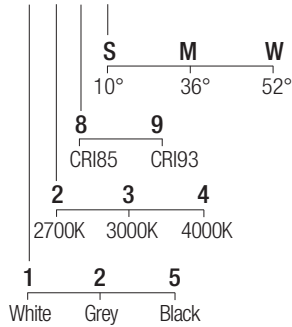

CCT/CRI/Flux

	CRI85	CRI93
2700K	1830lm	1700lm
3000K	2000lm	1830lm
4000K	2100lm	1950lm

Code construction

BP2 X X X X