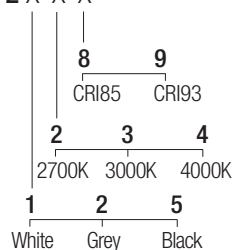

Code construction

BF2 X X X

Note: Dimmable version available on request.

Accessories

BUX2FL

Adjustable barn door flaps