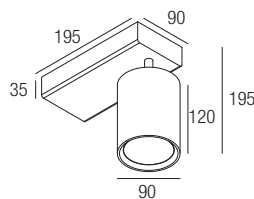

Dimensions

Photometric diagrams

CCT/CRI/Flux

CCT	CRI85	CRI93
2700K	1830lm	1700lm
3000K	2000lm	1830lm
4000K	2100lm	1950lm

Code construction

BB2 X X X X

Note: Dimmable version available on request.

Accessories