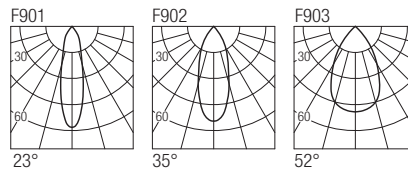

Dimensions

Photometric diagrams

CCT/CRI/Flux

CCT	CRI85	CRI93
2700K	1830lm	1700lm
3000K	2000lm	1830lm
4000K	2100lm	1950lm

Code construction

BB2 X X X X

Note: Dimmable version available on request.

Accessories