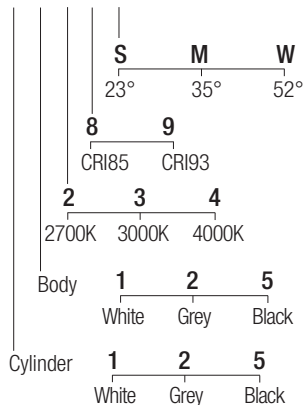

Dimensions

Photometric diagrams

CCT/CRI/Flux

CCT	CRI85	CRI93
2700K	1830lm	1700lm
3000K	2000lm	1830lm
4000K	2100lm	1950lm

Code construction

BB2 X X X X

Note: Dimmable version available on request.

Accessories