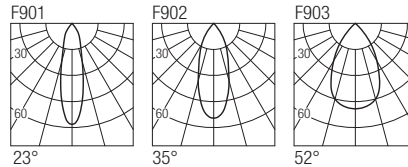

CE IP20 made in Italy

Supply current
230VAC

Power
20W

CRI
85-93

2-Step MacAdam

Dimensions

Photometric diagrams

CCT/CRI/Flux