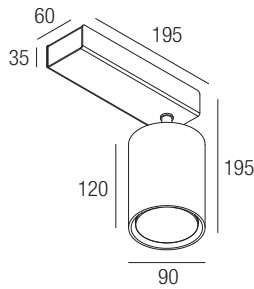

CE IP20 made in Italy

Supply current
230VAC

Power
20W

CRI
85-93

2-Step MacAdam

Dimensions

Photometric diagrams

CCT/CRI/Flux