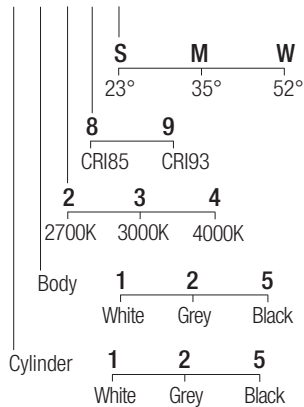

Accessories

BUX2NA
Low luminance louver

BUX2FL
Adjustable barn door flaps