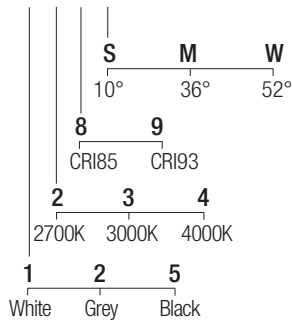

CCT/CRI/Flux

	CRI85	CRI93
2700K	890lm	840lm
3000K	1000lm	930lm
4000K	1040lm	960lm

Code construction

BP1 X X X X