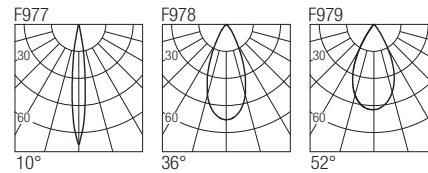

CE  IP20 made in Italy

**Supply current**  
230VAC

**Power**  
10W

**CRI**  
85-93

**2-Step MacAdam**

**Dimensions**

**Photometric diagrams**

**CCT/CRI/Flux**