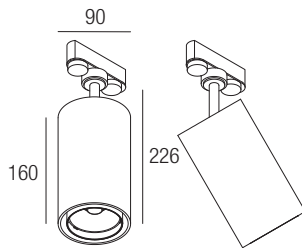

CE  IP20 made in Italy

**Supply current**  
230VAC

**Power**  
10W

**CRI**  
85-93

**2-Step MacAdam**

**Dimensions**

**Photometric diagrams**

**CCT/CRI/Flux**