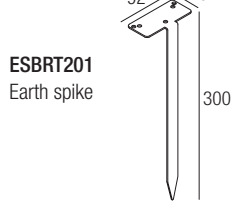

Note: Made-to-measure cable available on request.

Accessories