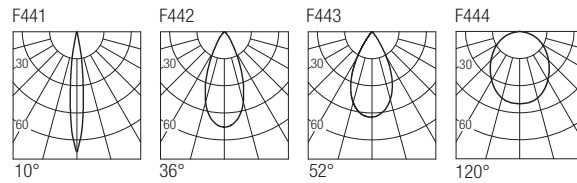

CE  IP65 made in Italy

Supply current
500 mA (V_f 36V)

Power
20 W

CRI
85-93

2-Step MacAdam

Dimensions

Photometric diagrams

CCT/CRI/Flux