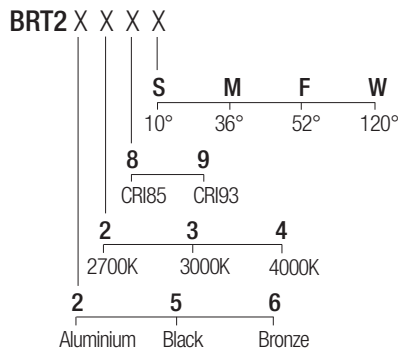

CE  IP65 made in Italy

Supply current
500 mA (V_f 36V)

Power
20 W

CRI
85-93

2-Step MacAdam

Dimensions

Photometric diagrams

CCT/CRI/Flux

	CRI85	CRI93
2700K	1830lm	1700lm
3000K	2000lm	1830lm
4000K	2100lm	1950lm

Code construction

Note: Made-to-measure cable available on request.

Accessories

LBRT201
Low luminance louver

Note: The filter must be ordered together with the lighting fixture.

XNTB202 White
XNTB205 Black
XNTB206 Bronze
Antiglare snoot

XXT01
Tree strap

Drivers 500mA

on/off
AL1084 (1) IP20 S.P. ⌀ 30 mm
AL9052 (1) IP67 ⌀ 44 mm

dimmmable
AL4010 (1) IP20 PUSH 0/1..10V ⌀ 72 mm
ALB451 (1) IP20 DALI 2 PUSH ⌀ 46 mm
AL4151 (1) IP20 DALI 2 ⌀ 72 mm
AL4153 (1) IP20 PUSH IGBT-TRIAC ⌀ 56 mm
AL8050 (1) IP67 DALI 2 ⌀ 48 mm