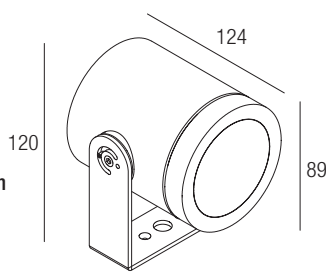

CE  IP65 made in Italy

Supply current
500 mA (V_f 36V)

Power
20 W

CRI
85-93

2-Step MacAdam

Dimensions

Photometric diagrams

CCT/CRI/Flux