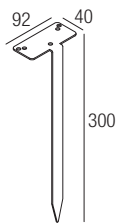

CE  IP65 made in Italy

Supply current
500 mA (V_i 18V)

Power
10 W

Series wiring

CRI
85-93

2-Step MacAdam

Dimensions

Photometric diagrams

CCT/CRI/Flux

CCT	CRI85	CRI93
2700K	890lm	840lm
3000K	1000lm	930lm
4000K	1040lm	960lm

Code construction

Note: Made-to-measure cable available on request.

Accessories

ESBRT101
Earth spike

LBRT101
Low luminance louver

AL1077 (1) IP20  40 mm

AL1084 (1..2) IP20 S.P.  55 mm

AL9051 (1..2) IP67  44 mm

dimmmable

AL4010 (1..2) IP20 PUSH 0/1..10V  72 mm

ALD450 (1) IP20 DALI 2 PUSH  36 mm

AL4151 (1..2) IP20 DALI 2  72 mm

AL4153 (1..2) IP20 PUSH IGBT-TRIAC  56 mm