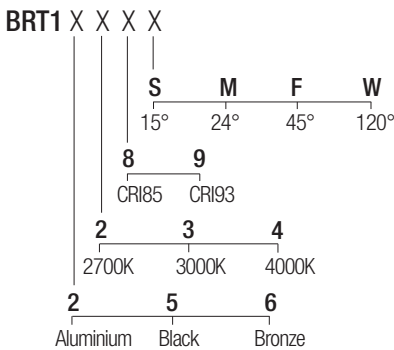

CE  IP65 made in Italy

Supply current
500 mA (V_i 18V)

Power
10 W

Series wiring

CRI
85-93

2-Step MacAdam

Dimensions

Photometric diagrams

CCT/CRI/Flux

CCT	CRI85	CRI93
2700K	890lm	840lm
3000K	1000lm	930lm
4000K	1040lm	960lm

Code construction

Note: Made-to-measure cable available on request.

Accessories

ESBRT101
Earth spike

LBRT101
Low luminance louver