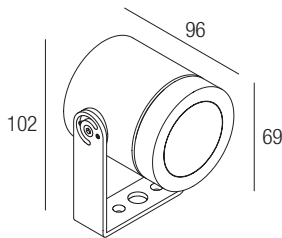

CE  IP65 made in Italy

Supply current
500 mA (V_i 18V)

Power
10 W

Series wiring

CRI
85-93

2-Step MacAdam

Dimensions

Photometric diagrams