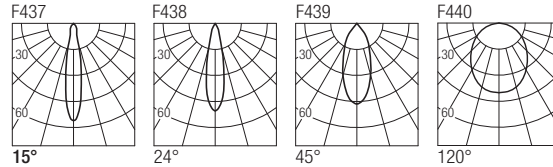

CE  IP65 made in Italy

Supply current
500 mA (V_i 18V)

Power
10 W

Series wiring

CRI
85-93

2-Step MacAdam

Dimensions

Photometric diagrams