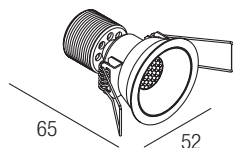

Supply current

500mA (V_i 9V)

Power

6W

Series wiring

CRI

98

2-Step MacAdam

Dimensions

Photometric diagrams

CCT/CRI/Flux

2700K	540 lm
3000K	600 lm
4000K	620 lm

Code construction

Note: The finishing refers to the outer ring of the luminaire only, the inner part of the optical compartment is always black.