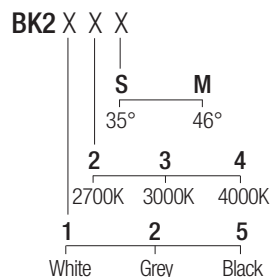

Dimensions

Photometric diagrams

CCT/CRI/Flux

2700K	540 lm
3000K	600 lm
4000K	620 lm

Code construction

Note: The finishing refers to the outer ring of the luminaire only, the inner part of the optical compartment is always black.