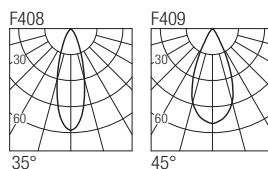

Dimensions

Photometric diagrams

CCT/CRI/Flux

2700K	540 lm
3000K	600 lm
4000K	620 lm

Code construction

Note: The finishing refers to the outer ring of the luminaire only, the inner part of the optical compartment is always black.