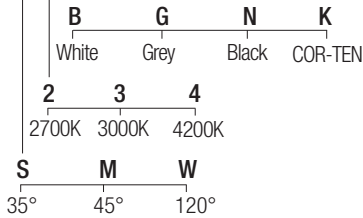

Code construction

BTE X X X

Accessories

CSBU01

Recessing box

LBTE01

Low luminance louver

Note: The filter must be ordered together with the lighting fixture.

Drivers 500mA

on/off

AL1074 (1..2) IP20 $\varnothing$ 30 mm

AL1077 (1..2) IP20 $\varnothing$ 40 mm

AL1084 (1..3) IP20 S.P. $\varnothing$ 55 mm

AL9051 (1..3) IP67 $\varnothing$ 44 mm

dimnable

AL4010 (1..4) IP20 PUSH 0/1..10V $\varnothing$ 72 mm

ALD450 (1..2) IP20 DALI 2 PUSH $\varnothing$ 36 mm

AL4151 (1..4) IP20 DALI 2 $\varnothing$ 72 mm

AL4153 (1..4) IP20 PUSH IGBT-TRIAC $\varnothing$ 56 mm

AL6050 (1..2) IP67 DALI 2 $\varnothing$ 44 mm

AL8050 (2..4) IP67 DALI 2 $\varnothing$ 48 mm