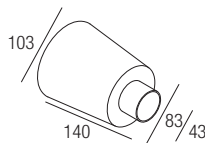

Accessories

CSBU01

Recessing box

LBT201

Low luminance louver

Note: The filter must be ordered together with the lighting fixture.

Drivers 350mA

on/off

AL1034 (1..3) IP20 30 mm

AL1035 (1..3) IP20 40 mm

AL1037 (1..5) IP20 S.P. 55 mm

AL9011 (1..4) IP67 44 mm

dimnable

AL4000 (1..4) IP20 PUSH 0/1..10V 72 mm

ALD435 (1..3) IP20 DALI 2 PUSH 36 mm

AL4051 (1..4) IP20 DALI 2 72 mm

AL4053 (1..4) IP20 PUSH IGBT-TRIAC 56 mm

AL6035 (1..3) IP67 DALI 2 44 mm

AL8035 (2..4) IP67 DALI 2 48 mm

Drivers 500mA

on/off

AL1074 (1..2) IP20 30 mm

AL1077 (1..2) IP20 40 mm

AL1084 (1..3) IP20 S.P. 55 mm

AL9051 (1..3) IP67 44 mm

dimnable

AL4010 (1..4) IP20 PUSH 0/1..10V 72 mm

ALD450 (1..2) IP20 DALI 2 PUSH 36 mm

AL4151 (1..4) IP20 DALI 2 72 mm

AL4153 (1..4) IP20 PUSH IGBT-TRIAC 56 mm

AL6050 (1..2) IP67 DALI 2 44 mm

AL8050 (2..4) IP67 DALI 2 48 mm