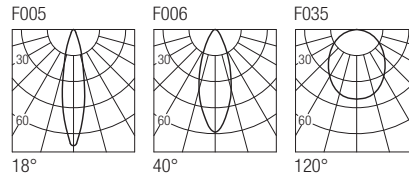

Dimensions

Photometric diagrams

CCT/CRI/Flux

	350mA	500mA
2700K	267lm	384lm
3000K	279lm	400lm
4200K	309lm	462lm
6000K	342lm	495lm

Code construction

BT2 X X X

Accessories

CSBU01