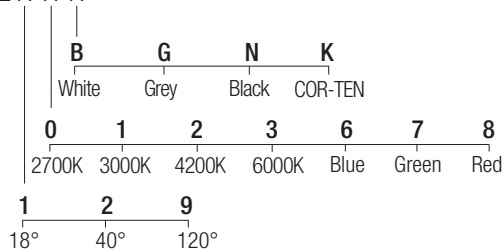

Dimensions

Photometric diagrams

CCT/CRI/Flux

	350mA	500mA
2700K	267lm	384lm
3000K	279lm	400lm
4200K	309lm	462lm
6000K	342lm	495lm

Code construction

BT2 X X X

Accessories

CSBU01