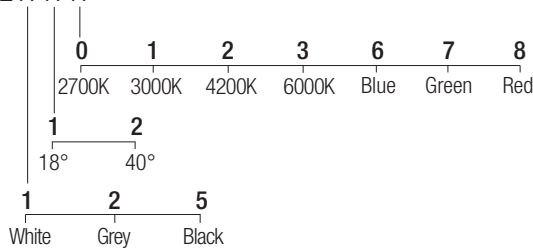

2-Step MacAdam

Dimensions

Photometric diagrams

CCT/CRI/Flux

	350mA	500mA
2700K	267lm	384lm
3000K	279lm	400lm
4200K	309lm	462lm
6000K	342lm	495lm

Code construction

BW2 X X X

Accessories