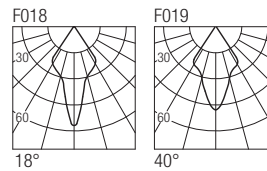

2-Step MacAdam

Dimensions

Photometric diagrams

CCT/CRI/Flux

	350mA	500mA
2700K	267lm	384lm
3000K	279lm	400lm
4200K	309lm	462lm
6000K	342lm	495lm

Code construction

BW2 X X X

Accessories