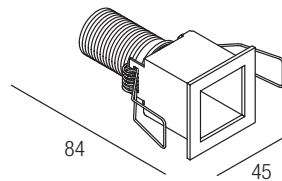

2-Step MacAdam

Dimensions

Photometric diagrams

CCT/CRI/Flux

	350mA	500mA
2700K	267lm	384lm
3000K	279lm	400lm
4200K	309lm	462lm
6000K	342lm	495lm

Code construction

BW2 X X X

Accessories